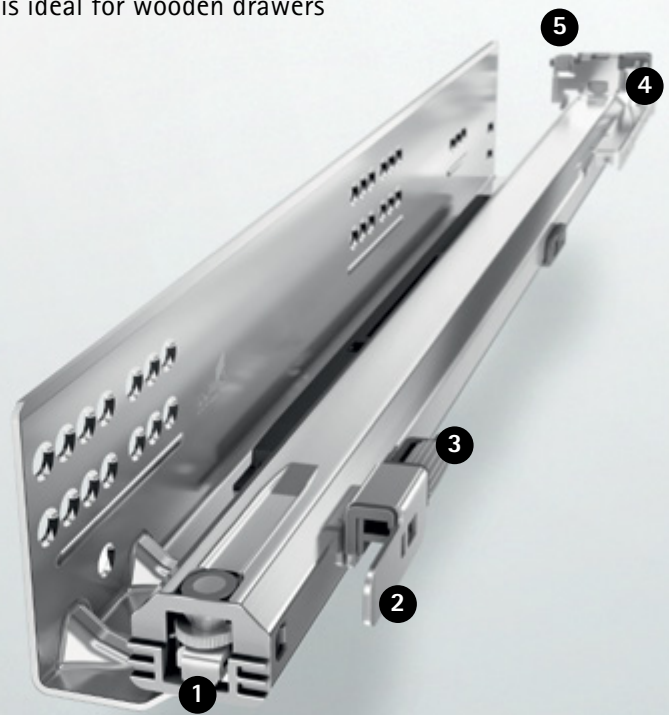

For a truly perfect result that pampers all the senses: the ingenious combination of Actro 5D drawer runner and AvanTech drawer system

Living perfection: Drawer system AvanTech

The drawer system that meets the most exacting design aspirations inside furniture as well: AvanTech cuts a fine figure with perfect sleek lines, sharply rounded edges and no cover caps or holes whatsoever in the drawer side profile. High quality aluminium creates an impressively purist look. On the performance side, AvanTech scores with unequalled running action, exceptional stability and precision reveal alignment.

Highlights at a glance

- Sleek, purist, with sharply rounded edges
- Without visible working parts/cover caps
- High quality aluminium
- 13 mm drawer side profile thickness
- No need to cut out drawer bottom panel
- 5 heights
- 9 lengths, from 270 mm to 650 mm
- All the benefits of the Actro 5D runner
- Silent System, Push to open Silent
- Easy differentiation between furniture ranges: identical runners for wooden drawers and AvanTech

Impressively precise: Drawer runner Actro 5D

The drawer runner that perfectly complements unique furniture design with narrow reveals and generously sized drawer front panels: adjusting in 5 directions, Actro 5D leaves no margin of doubt with precision front panel alignment. Excellent running performance and incredible stability provide supreme quality you can feel and hear. Actro 5D is ideal for wooden drawers as well as for the AvanTech drawer system.

- 1 Infinitely variable height adjustment
- 2 Precision side adjustment (in the catch)
- 3 Optional depth adjustment
- 4 Tilt adjustment
- 5 Radial adjustment prevents open gaps on one side

Highlights at a glance