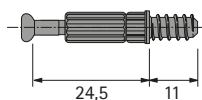

Eccentric connecting fitting

- ▶ Rastex 25
- ▶ Dowels for Rastex 25

Twister DU 262 T Screw in dowel

- ▶ Direct fixing thread for drilling diameter of 5 mm
- ▶ Dowel length 24.5 mm
- ▶ Steel / plastic, blue
- ▶ Can be used in System 32

Article version	Order no.	PU
Twister DU 262 T bright	9 047 854	2000 ea.
Twister DU 262 T galvanised	0 020 060	1/200 ea.

DU 643 Screw in dowel

- ▶ M6 x 7.8 mm thread
- ▶ Dowel length 24.5 mm
- ▶ Steel

Important advice:

- ▶ Please order M6 sleeves separately

Article version	Order no.	PU
DU 643 bez bright	0 013 121	1/200 ea.
DU 643 bez bright	1 031 004	1000 ea.