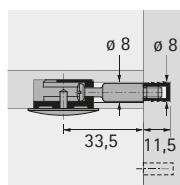

Eccentric connecting fitting

- ▶ Rastex 25
- ▶ Dowels for Rastex 25

Twister DU 262 T Screw in dowel

- ▶ Direct fixing thread for drilling diameter of 5 mm
- ▶ Dowel length 24.5 mm
- ▶ Steel / plastic, blue
- ▶ Can be used in System 32

Article version	Order no.	PU
Twister DU 262 T bright	9 047 854	2000 ea.
Twister DU 262 T galvanised	0 020 060	1/200 ea.

DU 643 Screw in dowel

- ▶ M6 x 7.8 mm thread
- ▶ Dowel length 24.5 mm
- ▶ Steel

Important advice:

- ▶ Please order M6 sleeves separately

Article version	Order no.	PU
DU 643 bez bright	0 013 121	1/200 ea.
DU 643 bez bright	1 031 004	1000 ea.