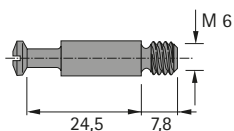

Eccentric connecting fitting

- ▶ Rastex 25
- ▶ Dowels for Rastex 25

Twister DU 262 T Screw in dowel

- ▶ Direct fixing thread for drilling diameter of 5 mm
- ▶ Dowel length 24.5 mm
- ▶ Steel / plastic, blue
- ▶ Can be used in System 32

Article version	Order no.	PU
Twister DU 262 T bright	9 047 854	2000 ea.
Twister DU 262 T galvanised	0 020 060	1/200 ea.

DU 643 Screw in dowel

- ▶ M6 x 7.8 mm thread
- ▶ Dowel length 24.5 mm
- ▶ Steel

Important advice:

- ▶ Please order M6 sleeves separately

Article version	Order no.	PU
DU 643 bez bright	0 013 121	1/200 ea.
DU 643 bez bright	1 031 004	1000 ea.