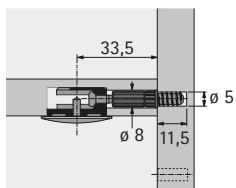

Eccentric connecting fitting

- ▶ Rastex 25
- ▶ Dowels for Rastex 25

Twister DU 262 T Screw in dowel

- ▶ Direct fixing thread for drilling diameter of 5 mm
- ▶ Dowel length 24.5 mm
- ▶ Steel / plastic, blue
- ▶ Can be used in System 32

Article version	Order no.	PU
Twister DU 262 T bright	9 047 854	2000 ea.
Twister DU 262 T galvanised	0 020 060	1/200 ea.

DU 643 Screw in dowel

- ▶ M6 x 7.8 mm thread
- ▶ Dowel length 24.5 mm
- ▶ Steel

Important advice:

- ▶ Please order M6 sleeves separately

Article version	Order no.	PU
DU 643 bez bright	0 013 121	1/200 ea.
DU 643 bez bright	1 031 004	1000 ea.