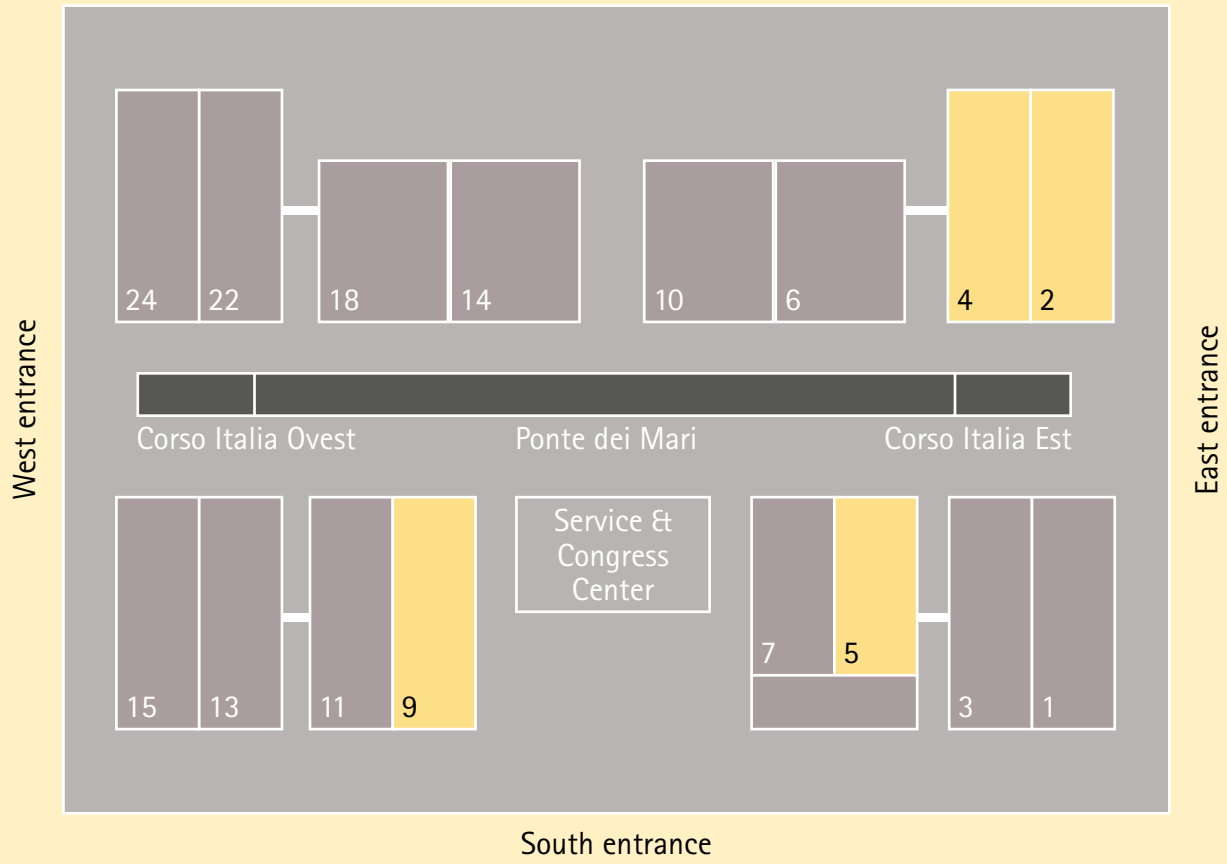

KITCHEN

AvanTech You Illumination