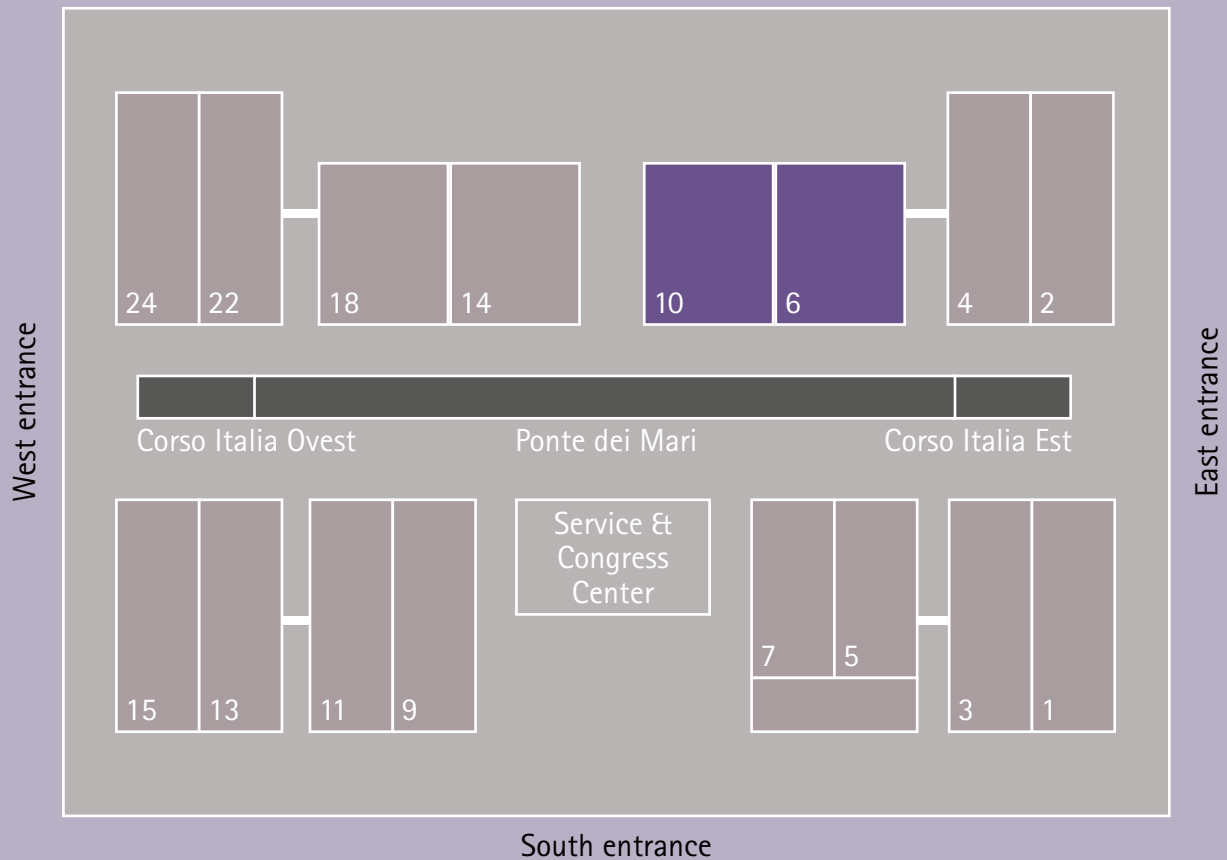

Customer Name	Country	Hettich Products	Hall | Booth
Stocco S.	IT	AvanTech YOU Illumination, InnoTech Atira	06 | A35
Hansgrohe SE	DE	Inno Tech Atira	06 | A41 B36
Arcom srl	IT	AvanTech YOU Illumination	06 | D42
ISABAGNO	IT	AvanTech YOU	10 | A18
Novello	IT	FurnSpin	10 | C23

Address Fuori Salone in Milano

Customer Name	Country	Hettich Products	Address Fuori Salone in Milano	Google Maps
Agape srl	IT	AvanTech YOU Illumination	Via Statuto, 12, 20121 Milano	https://maps.app.goo.gl/cVaxuQqWy39oM3p27
R.C.R. srl	IT	AvanTech YOU, ArciTech	Via Lovanio, 5, 20121 Milano	https://maps.app.goo.gl/3RESfyKeCEzkx7Rm7