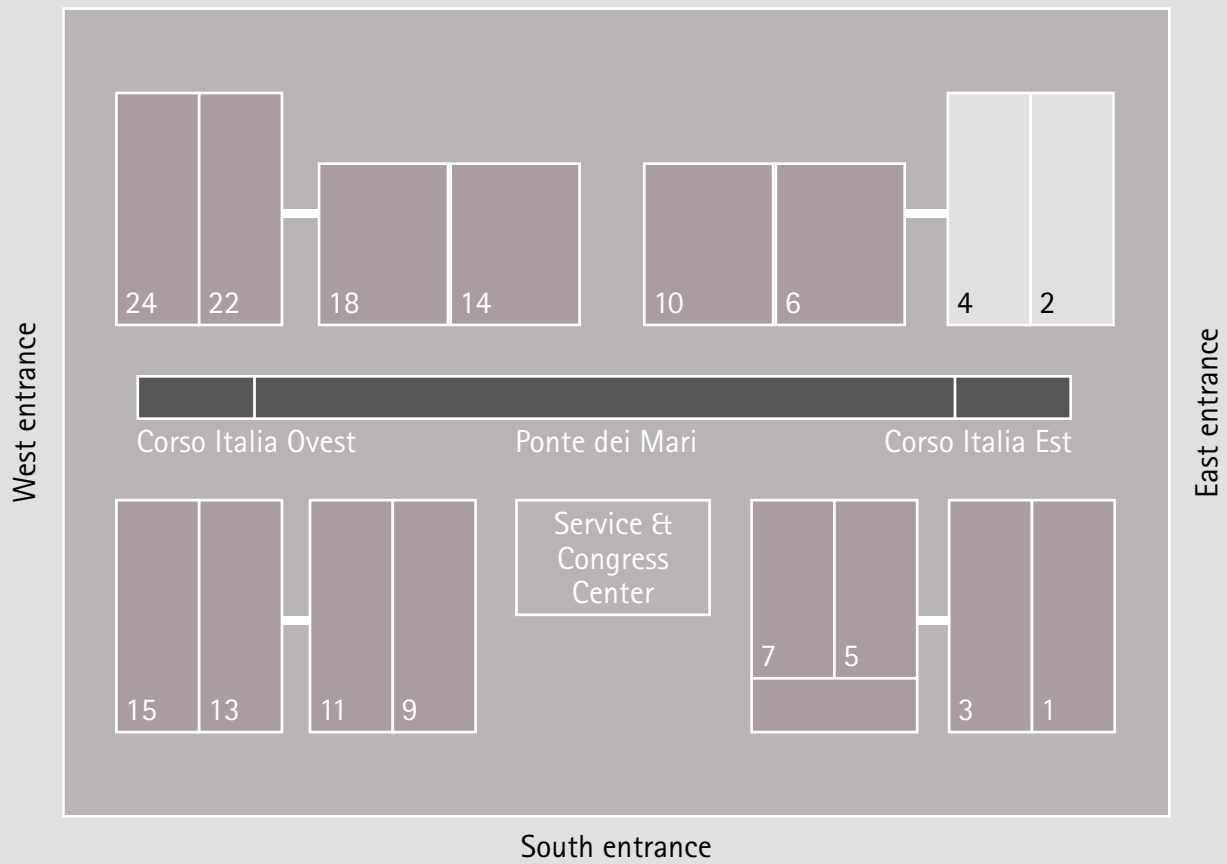

WHITE GOODS

Quadro 6 oven slides