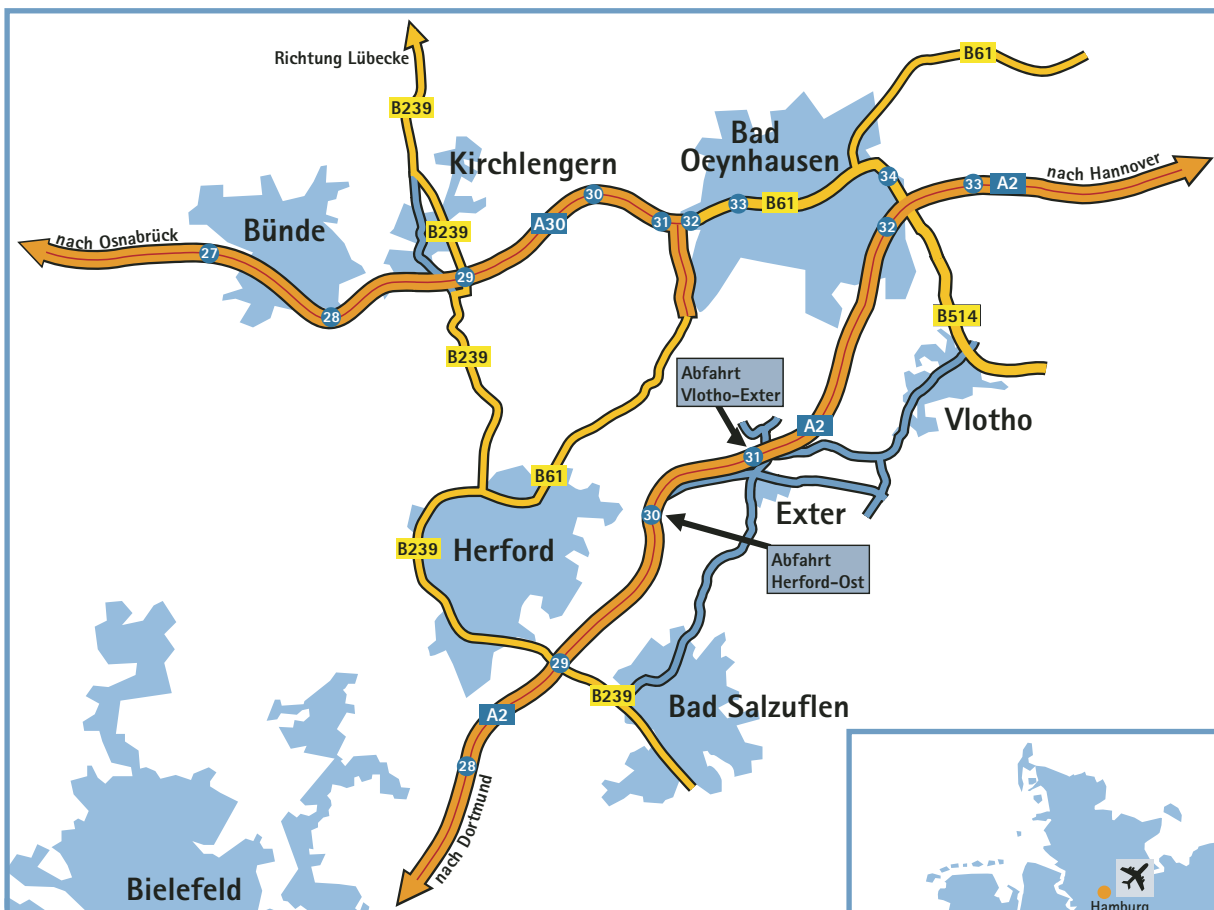

## Route description

From Hannover

- A 2
- After the motorway intersection Bad Oeynhausen, take the next exit towards Vlotho-Exter (Nr. 31)
- At the roundabout, turn right towards Exter
- At the traffic lights at the intersection (Hotel Grotegut is diagonally across to the right): turn left into the Solterbergstraße then go straight ahead for approx. 2 km
- After passing the company Koralle (on the left-hand side) turn left into Gerhard-Lüking-Straße (you will see the sign for Hettich FurnTech GmbH & Co.KG)

From Dortmund

- A 2
- Autobahn exit Herford-Ost (Nr. 30)
- Turn right towards Vlotho-Exter
- After approx. 2 km: Exter
- At the traffic lights (Hotel Grotegut diagonally across on the right): straight into Solterbergstraße, then go straight ahead for approx. 2 km
- After passing the company Koralle (on the left), turn left into Gerhard-Lüking-Straße (you will see the sign for Hettich FurnTech GmbH & Co.KG)

## Route description