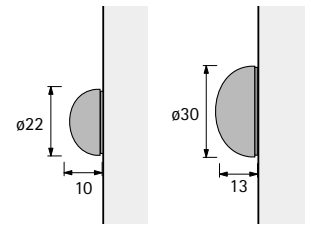

Buffer, self-adhesive
transparent plastic

Article	ø mm	Height mm	Order no.	PU
Buffers, self-adhesive	11	5	041 842	100
	16	8	041 838	100

Buffer, self-adhesive
transparent plastic

Article	Width x depth x height mm	Order no.	PU
Buffers, self-adhesive	10 x 10 x 2,5	041 843	100
	13 x 13 x 3	041 844	100
	13 x 13 x 5,5	041 845	100

Buffer, self-adhesive
ø 22 mm
Height: 9,5 mm
transparent plastic

Article	Order no.	PU
Buffers, self-adhesive	041 836	100

Buffers

Door buffer, self adhesive

ø 22 or 30 mm
Height: 10 or 13 mm
plastic, white or black