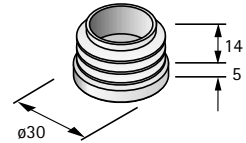

1 set contains:
4 caps for oval furniture legs

Article	Order no. white	brown	PU
Cap for oval furniture legs	002 197	002 196	1 set

Push-in glides and end plugs

Plug-in slide

for round furniture legs, \varnothing 30 mm, wall thickness 1-2 mm
 knock-in depth 14 mm
 additional tube length = 5 mm
 plastic, white or black

1 set contains:

4 plug-in slides for round furniture legs

Article	Order no.		PU
	white	black	
Plug-in slide for round furniture legs	002 195	002 194	1 set

Plug-in slide

for square furniture legs, wall thickness 1-2 mm
 additional tube length = 5 mm
 plastic, white, black, grey or transparent