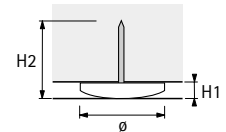

Article	ø mm	H₁ mm	H₂ mm	Order no.	PU
Metal furniture glide with knock-in pin	18	4	19	041 812	100
	23	4	25	041 813	100
	25	5	26	041 814	100
	28	5	26	041 815	100