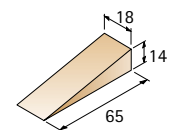

Article	Order no.	PU
Wooden wedges	001 528	1 set

Wooden wedges

for custom height adjustment from 1-24 mm
natural beech

1 set contains: 25 door wedges