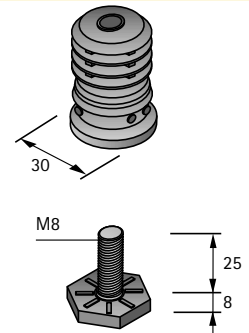

Metal furniture glide with knock-in pin
nickel-plated steel
to be bored first with a 1 mm drill

Article	ø mm	H ₁ mm	H ₂ mm	Order no.	PU
Metal furniture glide with knock-in pin	18	4	19	041 812	100
	23	4	25	041 813	100
	25	5	26	041 814	100
	28	5	26	041 815	100

1 set contains:

4 plug-in slides for square furniture legs

B mm	Knock-in depth ET mm	Order no.				PU
		white	black	grey	transparent	
20	12	002 184	002 170	026 923	026 920	1 set
25	14	002 185	002 171	026 924	026 921	1 set
30	14	002 186	002 172	026 925	026 922	1 set

Plugs with thread M8

for round tubes, \varnothing 30 mm, wall thickness 1-2 mm
 Height adjustment up to 20 mm
 black plastic

1 set contains:

1 plugs
 1 regulating screw

Article	Order no.	PU
Plugs with regulating screw	000 444	1 set

Plugs with thread M8

for square tube, 24 x 24 mm, wall thickness 1-2 mm
 Height adjustment up to 20 mm
 black plastic

1 set contains:

1 plugs
 1 regulating screw

Article	Order no.	PU
Plugs with regulating screw	000 442	1 set