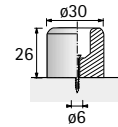

Article	Colour	Order no.	PU
Door stopper	red	026 200	1
	grey	026 201	1
	black	026 202	1
	white	026 203	1