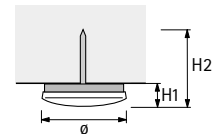

Article	ø mm	H₁ mm	H₂ mm	Order no.	PU
Metal furniture glide with knock-in pin and plastic disc	18	10	19	041 816	100
	23	10	25	041 818	100
	25	10	26	041 819	100
	28	10	26	041 821	100