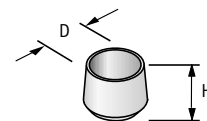

1 set contains:
4 caps for round furniture legs

D mm	H mm	Order no. white	black	grey	transparent	PU
16	21	002 179	002 160	–	–	1 set
18	22	002 180	002 161	026 904	026 900	1 set
20	23	002 181	002 162	026 905	026 901	1 set
22	24	002 182	002 163	026 906	026 902	1 set
25	30	002 183	002 164	026 907	026 903	1 set
30	31	002 191	002 190	–	–	1 set