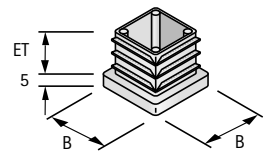

1 set contains:

4 plug-in slides for round furniture legs

Article	Order no.		PU
	white	black	
Plug-in slide for round furniture legs	002 195	002 194	1 set

Plug-in slide

for square furniture legs, wall thickness 1-2 mm
 additional tube length = 5 mm
 plastic, white, black, grey or transparent

1 set contains:

4 plug-in slides for square furniture legs

B mm	Knock-in depth ET mm	Order no.				PU
		white	black	grey	transparent	
20	12	002 184	002 170	026 923	026 920	1 set
25	14	002 185	002 171	026 924	026 921	1 set
30	14	002 186	002 172	026 925	026 922	1 set