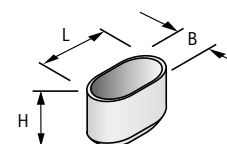

1 set contains:
4 caps for oval furniture legs

L mm	B mm	H mm	Order no. white	black	PU
30	15	22	002 177	002 175	1 set
38	20	24	002 178	002 176	1 set