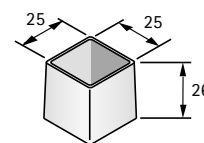

Caps

**Caps
for round furniture legs**
plastic white, black, grey or transparent

1 set contains:
4 caps for round furniture legs

D mm	H mm	Order no. white	black	grey	transparent	PU
16	21	002 179	002 160	–	–	1 set
18	22	002 180	002 161	026 904	026 900	1 set
20	23	002 181	002 162	026 905	026 901	1 set
22	24	002 182	002 163	026 906	026 902	1 set
25	30	002 183	002 164	026 907	026 903	1 set
30	31	002 191	002 190	–	–	1 set

**Caps
for square furniture legs**
black plastic

1 set contains:
4 caps for square furniture legs

Article	Order no.	PU
Caps for square furniture legs	002 166	1 set

**Caps
for oval furniture legs**
plastic, white or black

1 set contains:
4 caps for oval furniture legs

L mm	B mm	H mm	Order no. white	black	PU
30	15	22	002 177	002 175	1 set
38	20	24	002 178	002 176	1 set

**Caps
for oval furniture legs**
plastic, white or brown

1 set contains:
4 caps for oval furniture legs

Article	Order no. white	brown	PU
Cap for oval furniture legs	002 197	002 196	1 set