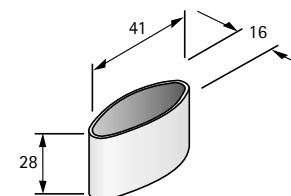

Universal buffer

screw-on version, ø 20 mm
Height: 10 mm with centre hole, ø 3 mm
plastic, white or black

1 set contains: 4 universal buffers, self adhesive

Article	Colour	Order no.	PU
Universal buffer	white	002 152	1 set
	black	002 153	1 set

Caps

**Caps
for round furniture legs**
plastic white, black, grey or transparent

1 set contains:
4 caps for round furniture legs

D mm	H mm	Order no. white	black	grey	transparent	PU
16	21	002 179	002 160	–	–	1 set
18	22	002 180	002 161	026 904	026 900	1 set
20	23	002 181	002 162	026 905	026 901	1 set
22	24	002 182	002 163	026 906	026 902	1 set
25	30	002 183	002 164	026 907	026 903	1 set
30	31	002 191	002 190	–	–	1 set

**Caps
for square furniture legs**
black plastic

1 set contains:
4 caps for square furniture legs

Article	Order no.	PU
Caps for square furniture legs	002 166	1 set

**Caps
for oval furniture legs**
plastic, white or black

1 set contains:
4 caps for oval furniture legs

L mm	B mm	H mm	Order no. white	black	PU
30	15	22	002 177	002 175	1 set
38	20	24	002 178	002 176	1 set

**Caps
for oval furniture legs**
plastic, white or brown