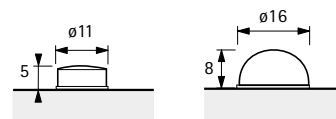

Article	ø mm	Height mm	Order no.	PU
Buffers, self-adhesive	11	5	041 842	100
	16	8	041 838	100