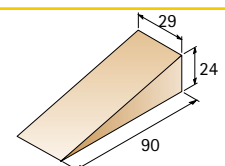

Article	Order no.	PU
Wooden wedges	001 527	1 set