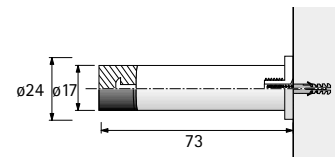

Door stopper for wall mounting, screw-on version, $\varnothing$ 17/24 mm, height: 73 mm

including dowel $\varnothing$ 8 mm and fixing screw
Brass door stopper
End cap of black rubber

Article	Finish	Order no.	PU
Door stopper for wall mounting	polished brass	026 228	1
	burnished brass	026 229	1
	high-gloss chrome brass	026 230	1
	nickel-plated matt brass	026 231	1