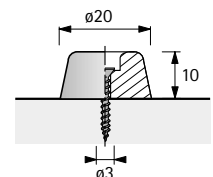

1 set contains: 4 universal buffers, self adhesive

Article	Colour	Order no.	PU
Universal buffer	white	002 152	1 set
	black	002 153	1 set