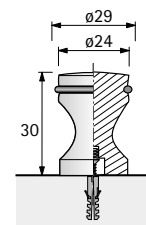

Article	Finish	Order no.	PU
Door stopper for floor mounting	polished brass	026 224	1
	burnished brass	026 225	1
	high-gloss chrome brass	026 226	1
	nickel-plated matt brass	026 227	1