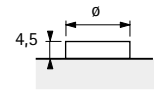

Felt slide

Furniture levelling wedges

Felt slide round, self-adhesive

Felt thickness approx. 4.5 mm
white or brown

Article	Colour	ø mm	Order no.	PU
Felt slide round, self-adhesive	white	17	041 846	100
	white	22	041 847	100
	white	25	042 284	100
	white	28	042 285	100
	brown	17	041 848	100
	brown	22	041 849	100
	brown	25	041 851	100
	brown	28	041 852	100