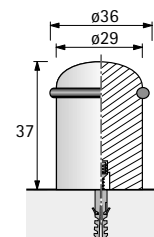

Article	Finish	Order no.	PU
Door stopper for floor mounting	polished brass	026 220	1
	burnished brass	026 221	1
	high-gloss chrome brass	026 222	1
	nickel-plated matt brass	026 223	1