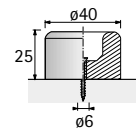

Article	Colour	Order no.	PU
Door stopper	red	026 204	1
	grey	026 205	1
	black	026 206	1
	white	026 207	1