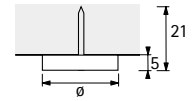

Furniture glides

Plastic furniture glide with knock-in pin
white plastic
to be bored first with a 1 mm drill

Article	ø mm	Order no.	PU
Plastic furniture glide with knock-in pin	18	041 807	200
	20	041 808	200
	22	041 809	200
	25	041 811	200