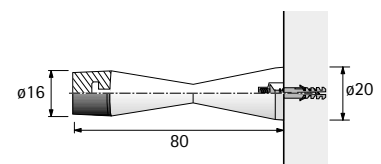

Door stopper for wall mounting, screw-on version, $\varnothing$ 16/20 mm, height: 80 mm

including dowel $\varnothing$ 6 mm and fixing screw
Brass door stopper
End cap of black rubber

Article	Finish	Order no.	PU
Door stopper for wall mounting	polished brass	026 232	1
	burnished brass	026 233	1
	high-gloss chrome brass	026 234	1
	nickel-plated matt brass	026 235	1