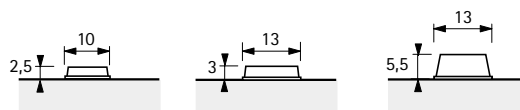

Article	Width x depth x height mm	Order no.	PU
Buffers, self-adhesive	10 x 10 x 2,5	041 843	100
	13 x 13 x 3	041 844	100
	13 x 13 x 5,5	041 845	100