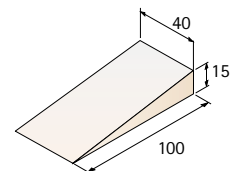

Plastic furniture levelling wedges

consisting of 8 wedges
with equal height increments of 1-8 mm
brown plastic

Article	Order no.	PU
Plastic furniture levelling wedges	025 438	100

Door wedge

applicable on all floors (parquet, laminate, carpet, tiling, PVC/linoleum)
Height 1-15 mm
transparent plastic