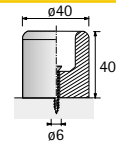

Article	Colour	Order no.	PU
Door stopper	red	026 208	1
	grey	026 209	1
	black	026 210	1
	white	026 211	1