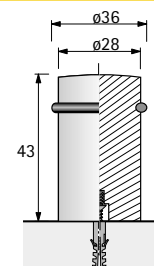

Article	Finish	Order no.	PU
Door stopper for floor mounting	polished brass	026 216	1
	burnished brass	026 217	1
	high-gloss chrome brass	026 218	1
	nickel-plated matt brass	026 219	1