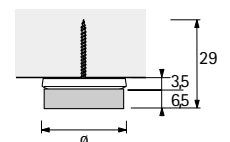

Article	ø mm	Order no.	PU
Felt parquet glide screw-on version	20	041 833	100
with metal housing	24	041 834	100
	28	041 835	100