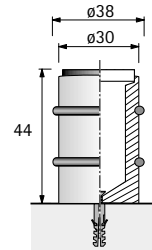

Article	Finish	Order no.	PU
Door stopper for floor or wall mounting	polished brass	026 236	1
	burnished brass	026 237	1
	high-gloss chrome brass	026 238	1
	nickel-plated matt brass	026 239	1