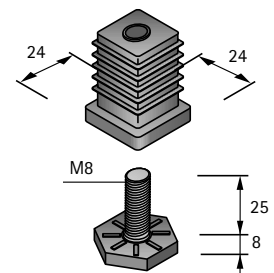

Metal furniture glide with knock-in pin
nickel-plated steel
to be bored first with a 1 mm drill

Article	ø mm	H ₁ mm	H ₂ mm	Order no.	PU
Metal furniture glide with knock-in pin	18	4	19	041 812	100
	23	4	25	041 813	100
	25	5	26	041 814	100
	28	5	26	041 815	100

1 set contains:

4 plug-in slides for square furniture legs

B mm	Knock-in depth ET mm	Order no.				PU
		white	black	grey	transparent	
20	12	002 184	002 170	026 923	026 920	1 set
25	14	002 185	002 171	026 924	026 921	1 set
30	14	002 186	002 172	026 925	026 922	1 set

Plugs with thread M8

for round tubes, \varnothing 30 mm, wall thickness 1-2 mm
 Height adjustment up to 20 mm
 black plastic

1 set contains:

1 plugs
 1 regulating screw

Article	Order no.	PU
Plugs with regulating screw	000 444	1 set

Plugs with thread M8

for square tube, 24 x 24 mm, wall thickness 1-2 mm
 Height adjustment up to 20 mm
 black plastic

1 set contains:

1 plugs
 1 regulating screw

Article	Order no.	PU
Plugs with regulating screw	000 442	1 set