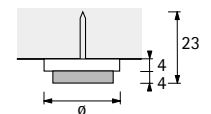

Article	ø mm	Order no.		PU
		natural	brown	
Felt furniture glide with knock-in pin and plastic housing	17	041 822	041 827	200
	20	041 824	041 828	200
	24	041 825	041 831	200
	28	041 826	041 832	200