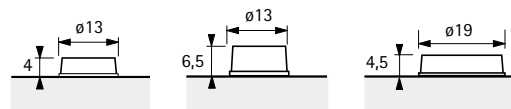

for custom height adjustment from 1-24 mm
natural beech

1 set contains: 25 door wedges

Article	Order no.	PU
Wooden wedges	001 527	1 set

Buffers

Buffer, self-adhesive
transparent plastic

Article	ø mm	Height mm	Order no.	PU
Buffers, self-adhesive	13	4	041 841	100
	13	6,5	041 839	100
	19	4,5	041 837	100