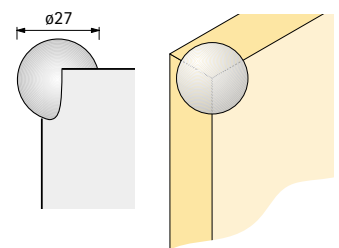

1 set contains: 2 corner protectors, self adhesive

Article	Colour	Order no.	PU
Corner protector, self-adhesive	white	002 173	1 set
	brown	002 174	1 set