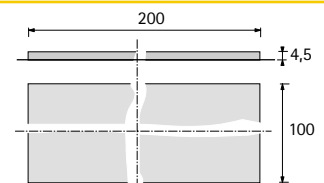

Felt slide

Furniture levelling wedges

Felt slide round, self-adhesive

Felt thickness approx. 4.5 mm
white or brown

Article	Colour	ø mm	Order no.	PU
Felt slide round, self-adhesive	white	17	041 846	100
	white	22	041 847	100
	white	25	042 284	100
	white	28	042 285	100
	brown	17	041 848	100
	brown	22	041 849	100
	brown	25	041 851	100
	brown	28	041 852	100

Felt pre-cut, self-adhesive

approx. 100 x 200 mm
Felt thickness approx. 4.5 mm
white or brown

1 set contains: 5 felt pre-cuts

Article	Colour	Order no.	PU
Felt pre-cut, self-adhesive	white	002 264	1 set
	brown	002 263	1 set