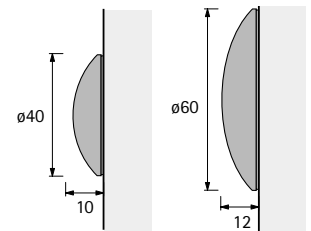

1 set contains: 2 pcs. wall stops, self adhesive

Article	Colour	ø	Height	Order no.	PU
Wall stop, self-adhesive	white	40	10	002 146	1 set
	beige	40	10	002 147	1 set
	brown	40	10	002 148	1 set
	black	40	10	002 159	1 set
	white	60	12	002 143	1 set
	beige	60	12	002 144	1 set
	brown	60	12	002 145	1 set
	black	60	12	002 156	1 set