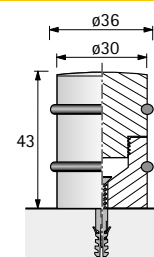

Article	Finish	Order no.	PU
Door stopper for floor mounting	polished brass	026 212	1
	high-gloss chrome brass	026 214	1
	nickel-plated matt brass	026 215	1