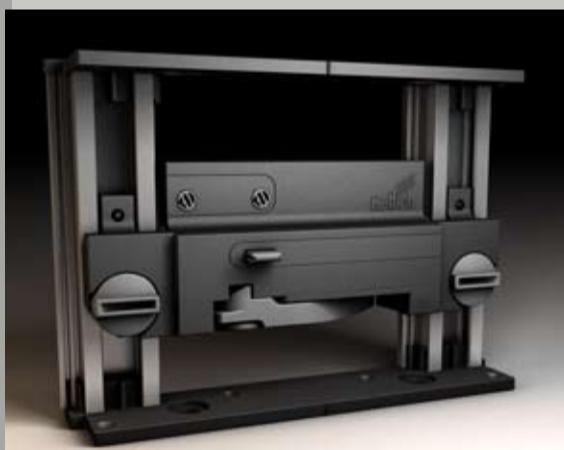

## Easys – take things easy

Easys is another step forward in kitchen design and user comfort. Gentle pressure anywhere on the front panel opens the drawer automatically – smoothly and softly.

## Easys – easy on the eyes, easy on the ears

There's no trade-off with Easys. There are no hidden handles to accommodate. And there's no need to sacrifice soft closing with Silent System, a must-have feature in high-end kitchens. Easys is activated by a very short stroke. This keeps gap dimensions to a minimum and the functionality of a sealing lip is not affected in any way.

## Easys – an easy sell

Easys wins customers over; but extra production effort is minimal. Easys tucks into a small gap behind the drawer back panel. There's no loss of storage space and it's not normally necessary to modify the cabinets. All drawer components stay the same. All this makes Easys eminently suitable for optional product marketing, for instance, in selected applications like pullouts with waste separation system.