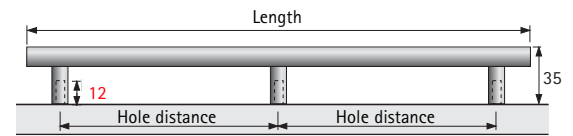

Stainless steel railing handles with 3 supports

All dimensions in mm!

brushed

⌀10 mm ⌀12 mm ⌀14 mm

Diameter 10 mm

| Lengths | Length | Hole distance | Order no. | Quantity |
|-----------|--------|---------------|-----------|----------|
| 801-1000 | | 2x | 9 071 106 | pcs |
| 1001-1200 | | 2x | 9 071 107 | pcs |
| 1201-1400 | | 2x | 9 071 113 | pcs |
| 1401-1600 | | 2x | 9 071 114 | pcs |
| 1601-1800 | | 2x | 9 071 117 | pcs |
| 1801-2000 | | 2x | 9 071 119 | pcs |